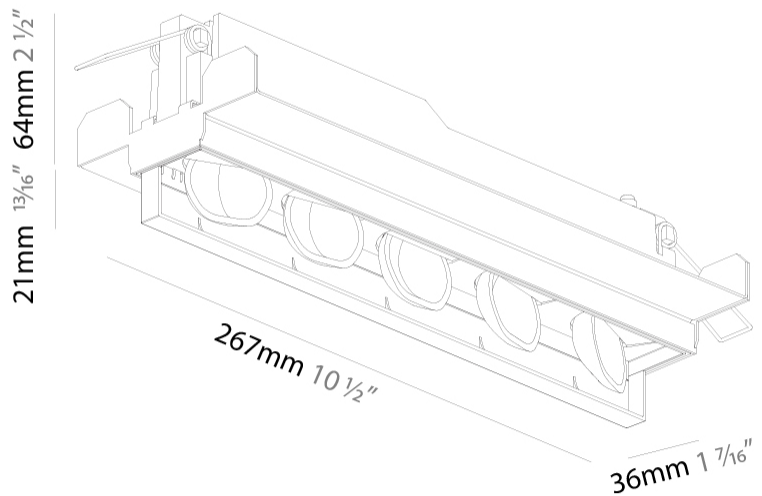

GENERAL

Series: Magiq Wallwash
 Brand: Prolicht
 Division: Architectural
 Mounting Type: Trimless
 Mounting Location: Ceiling
 Subcategory: Wallwash

PHYSICAL

Shape: Rectangle
 Length (mm): 267
 Length (in): 10 1/2
 Width (mm): 36
 Width (in): 1 7/16
 Height (mm): 64
 Height (in): 2 1/2
 Ceiling Thickness (mm): 12.5
 Ceiling Thickness (in): 1/2
 Min. Recessing Depth (mm): 100
 Min. Recessing Depth (in): 3 15/16
 Light Distribution: Asymmetric
 Weight (kg): 0.943
 Weight (lbs): 2.08
 Holder Finish: WHI / BLK
 Fixture Material: Aluminum Die Cast
 Cut-out Measurements: 273mm / 10 3/4" x 42mm / 1 5/8"
 Upon Request: Unique Ceiling Thickness

OPTICAL

Reflector: Asymmetric
 Upon Request: Special Beam Angles

RATINGS AND CERTIFICATIONS

Certified By: CSA Certified to UL and CSA Standards
 IP rating: IP20

100mm
3 15/16"

12 1/2 mm
1/2"

270mm x 38mm
10 5/16" x 1 1/2"